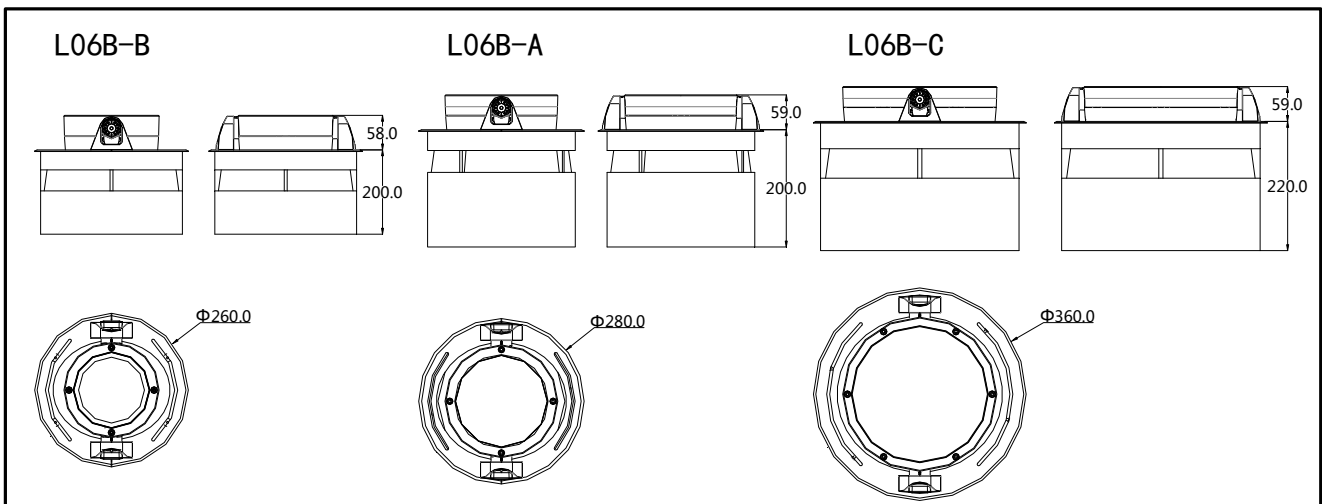

LED SEMI BURIED LIGHT

L06B-A/B/C-AU2

Mounting instruction

GB
7000

IEC
60598

IP66

ta
50°

IK08

安装示意图

接线示意图

接线示意图

1. The luminaire shall be installed by a qualified electrician and wired in accordance with the latest IEE electrical regulations or the national requirements.

灯具应由有资格的电工安装，接线要符合IEE电气标准或国家标准。