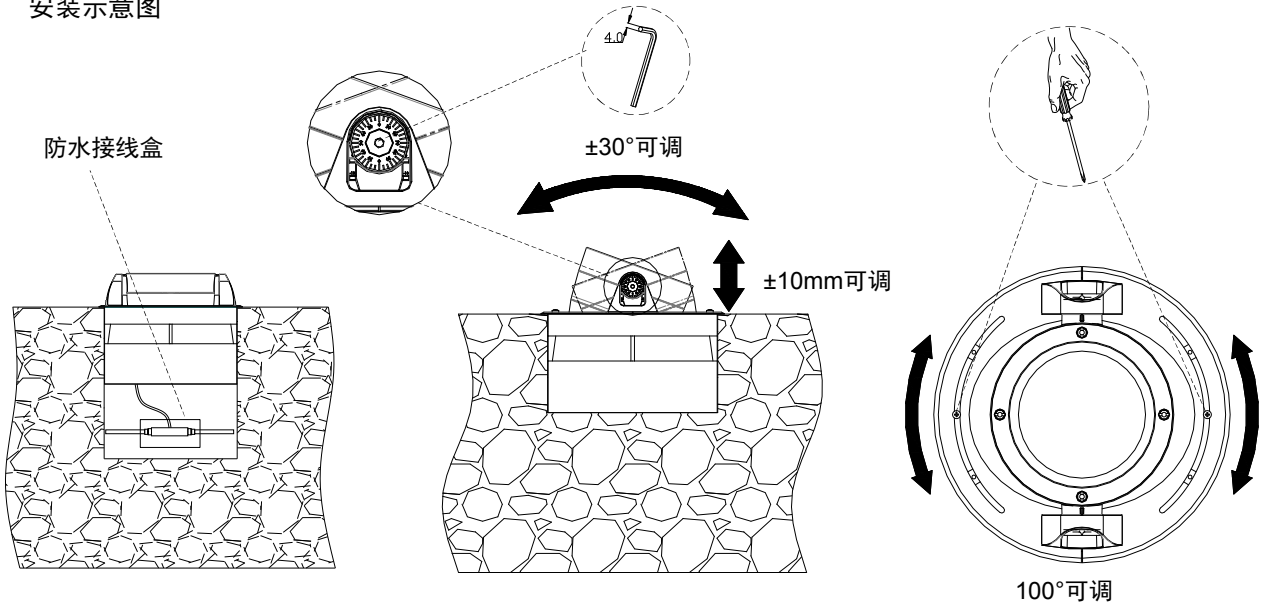

LED SEMI BURIED LIGHT

L06B-A/B/C-AU2

Mounting instruction

GB
7000

IEC
60598

IP66

ta
50°

IK08

安装示意图

接线示意图

接线示意图

1. The luminaire shall be installed by a qualified electrician and wired in accordance with the latest IEE electrical regulations or the national requirements.

灯具应由有资格的电工安装，接线要符合IEE电气标准或国家标准。