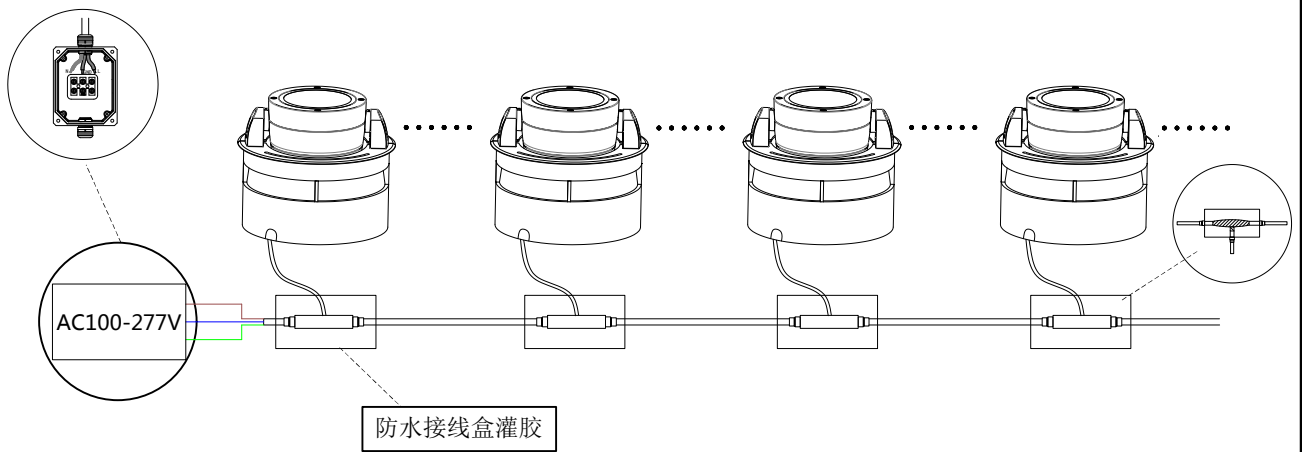

LED SEMI BURIED LIGHT

L06B-A/B/C-AU2

Mounting instruction

GB
7000

IEC
60598

IP66

ta
50°

IK08

安装示意图

接线示意图

接线示意图

1. The luminaire shall be installed by a qualified electrician and wired in accordance with the latest IEE electrical regulations or the national requirements.

灯具应由有资格的电工安装，接线要符合IEE电气标准或国家标准。