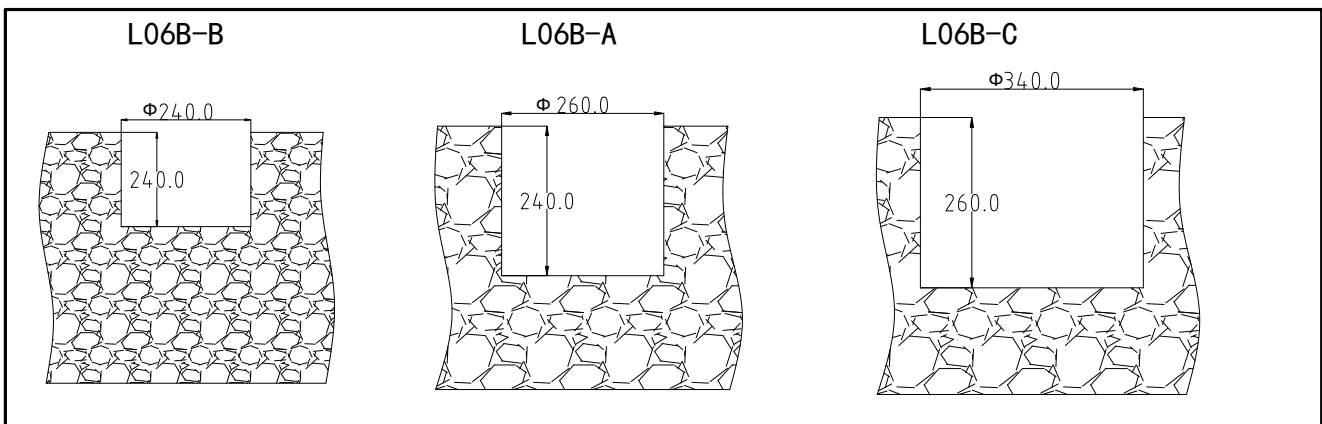

LED SEMI BURIED LIGHT

L06B-A/B/C-AU2

Mounting instruction

GB
7000

IEC
60598

IP66

ta
50°

IK08

Type Number 产品型号	LEDs 颗粒数	Power 功率	Voltage 电压	CT 色温	kg
L06B-004BP4. 0L	4	32W	AC220V	RGBW	3. 0
L06B-006BP3. 3L	6	9W	AC220V	3000K/4000K	2. 8
L06B-009BP3. 3L	9	31W	AC220V	3000K/4000K/RGB	3. 0
L06B-006AP3. 3L	6	60W	AC220V	RGBW	4. 1
L06B-009AP4. 0L	9	31W	AC220V	3000K/4000K/RGBW	3. 2
L06B-012AP3. 3L	12	40W	AC220V	3000K/4000K/RGB	4. 1
L06B-018AP2. 2L	18	60W	AC220V	3000K/4000K/RGB	4. 1
L06B-012CP1. 1L	12	120W	AC220V	RGBW	6. 2
L06B-018CP2. 2L	18	60W	AC220V	3000K/4000K/RGB	5. 2
L06B-024CP2. 2L	24	80W	AC220V	3000K/4000K/RGB/RGBW	6. 0
L06A-036CP2. 2L	36	120W	AC220V	3000K/4000K/RGB	6. 2